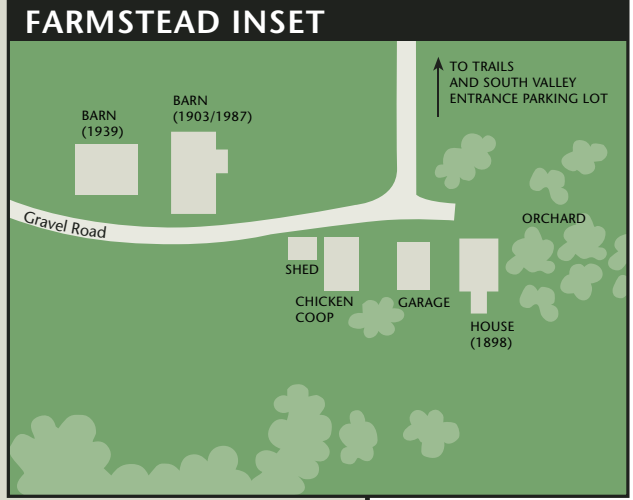

CAMPBELL VALLEY REGIONAL PARK

	Trail Access		Interpretive Exhibit
	Parking		Regional Park
	Information		Park Rental Property (NO PUBLIC ACCESS)
	Washrooms		Open Horseback Riding Area
	Telephone		Marsh
	Drinking Water		Creek
	Picnic Area		Wheelchair Access: Visitor Centre Grounds and Little River Loop Trail
	Picnic Shelter		Pedestrian Trail
	Fire Ring		Multi-Use Trail
	Pedestrian Trail		Horse Trailer Parking
	Multi-Use Trail		
	Horse Trailer Parking		