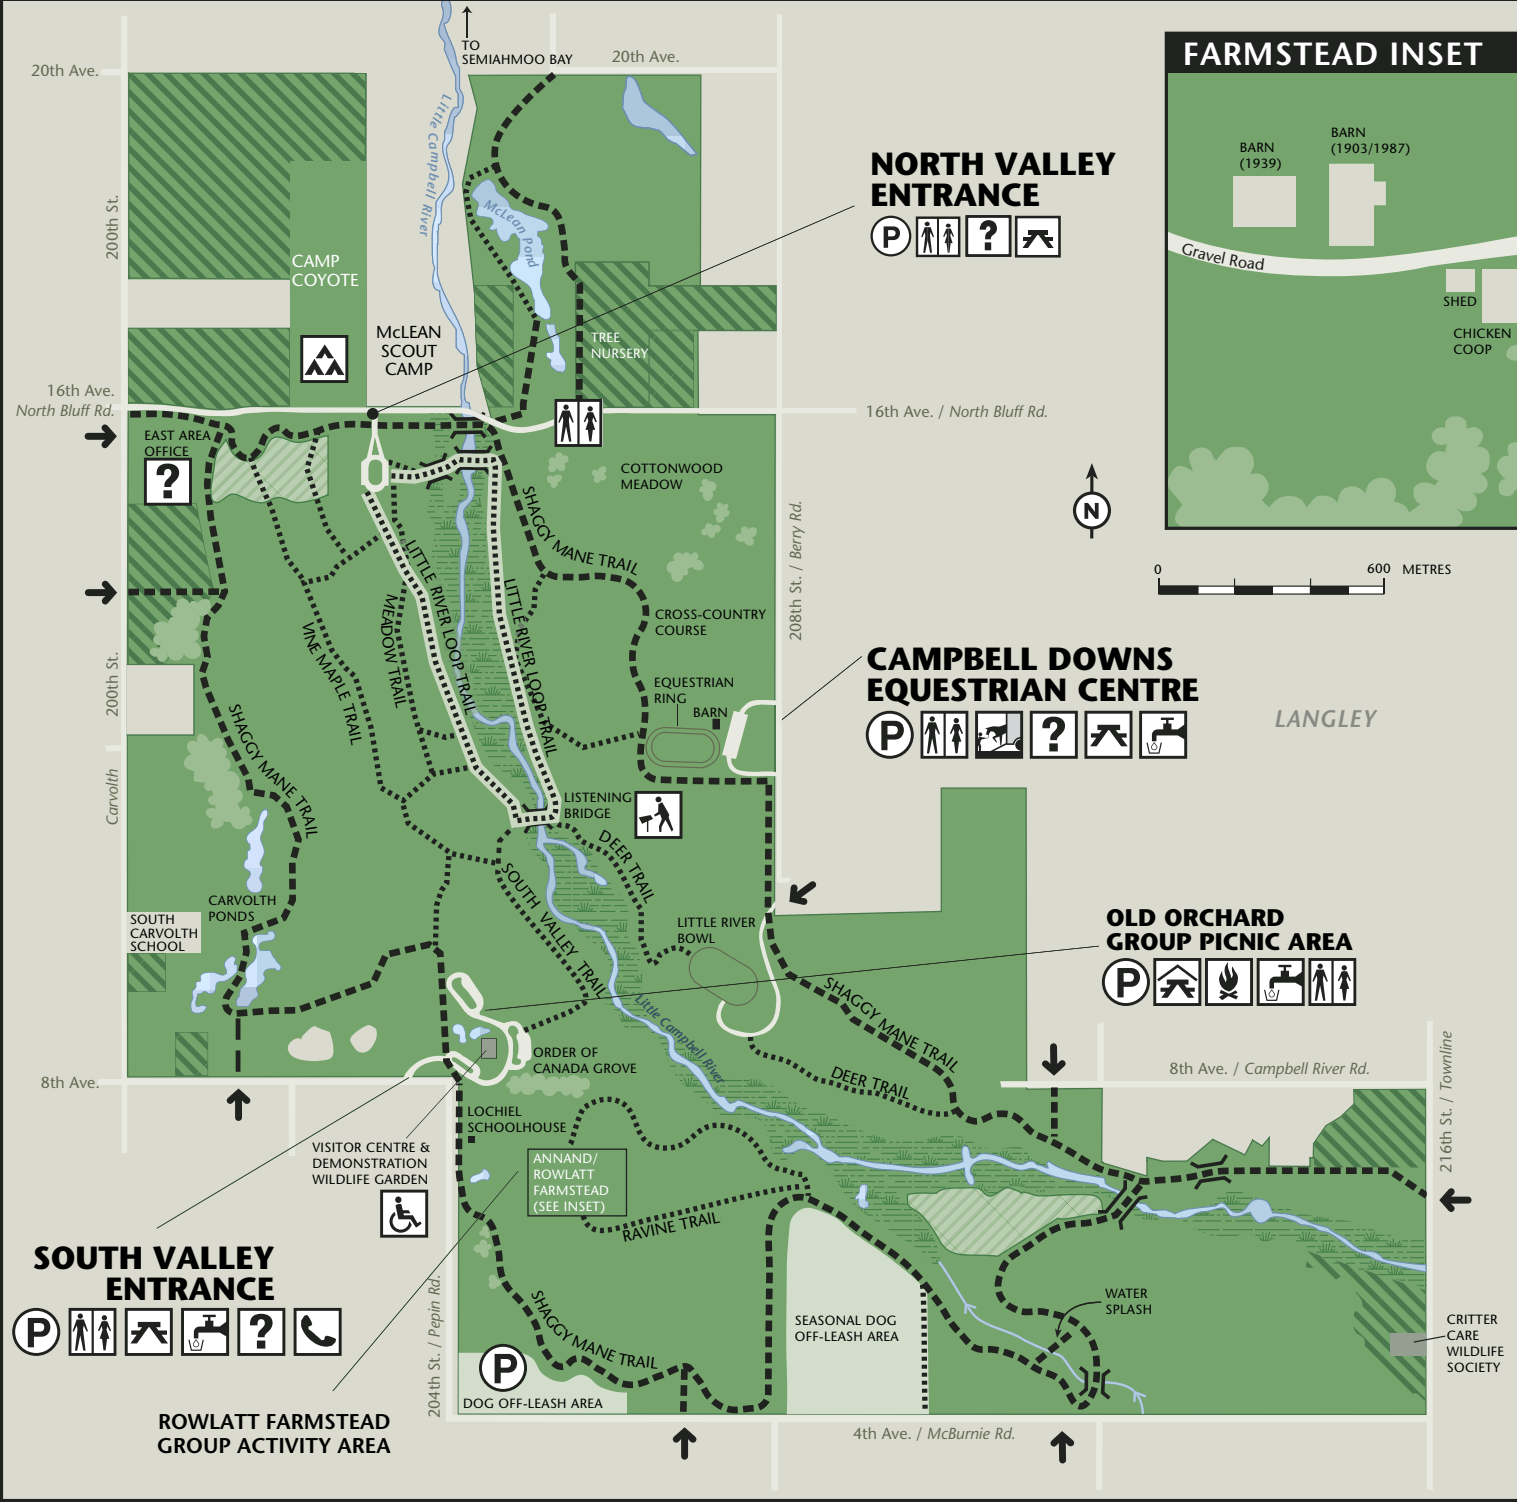

CAMPBELL VALLEY REGIONAL PARK

	Trail Access		Interpretive Exhibit
	Parking		Regional Park
	Information		Park Rental Property (NO PUBLIC ACCESS)
	Washrooms		Open Horseback Riding Area
	Telephone		Marsh
	Drinking Water		Creek
	Picnic Area		Wheelchair Access: Visitor Centre Grounds and Little River Loop Trail
	Picnic Shelter		Pedestrian Trail
	Fire Ring		Multi-Use Trail
	Pedestrian Trail		Horse Trailer Parking
	Multi-Use Trail		
	Horse Trailer Parking		